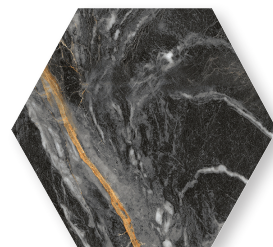

AVAILABLE COLORS

Calacatta Gold

Calacatta Gold Hexagon

Calacatta White

Calacatta White Hexagon

Marquina Gold

Marquina Gold Hexagon

Calacatta Gold Hexagon | 8"x 9"

Calacatta White Hexagon / 8"x 9"

Marquina Gold | 6"x 36"

ENDURA

TECHNICAL CHARACTERISTICS

Material	Glazed Porcelain
Finish	Matte
Thickness	8MM-9.5MM Dependent on which style chosen
Water Absorption	$\leq 0.5\%$
DCOF	≥ 0.42
Application	Interior/Exterior
Frost Resistance	Yes

Wayne Tile
Company

Made In **SPAIN**

A horizontal graphic representing the Spanish flag, consisting of three horizontal stripes: a top red stripe, a middle yellow stripe, and a bottom red stripe.

SHOWROOM LOCATIONS