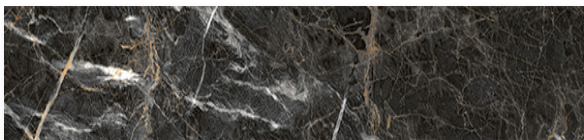

AVAILABLE COLORS

Calacatta Gold

Calacatta Gold Hexagon

Calacatta White

Calacatta White Hexagon

Marquina Gold

Marquina Gold Hexagon

Calacatta Gold Hexagon | 8"x 9"

Calacatta White Hexagon / 8"x 9"

Marquina Gold | 6"x 36"

ENDURA

TECHNICAL CHARACTERISTICS

Material	Glazed Porcelain
Finish	Matte
Thickness	8MM-9.5MM Dependent on which style chosen
Water Absorption	$\leq 0.5\%$
DCOF	≥ 0.42
Application	Interior/Exterior
Frost Resistance	Yes

Wayne Tile
Company

Made In **SPAIN**

A horizontal graphic representing the Spanish flag, consisting of three horizontal stripes: a top red stripe, a middle yellow stripe, and a bottom red stripe.

SHOWROOM LOCATIONS